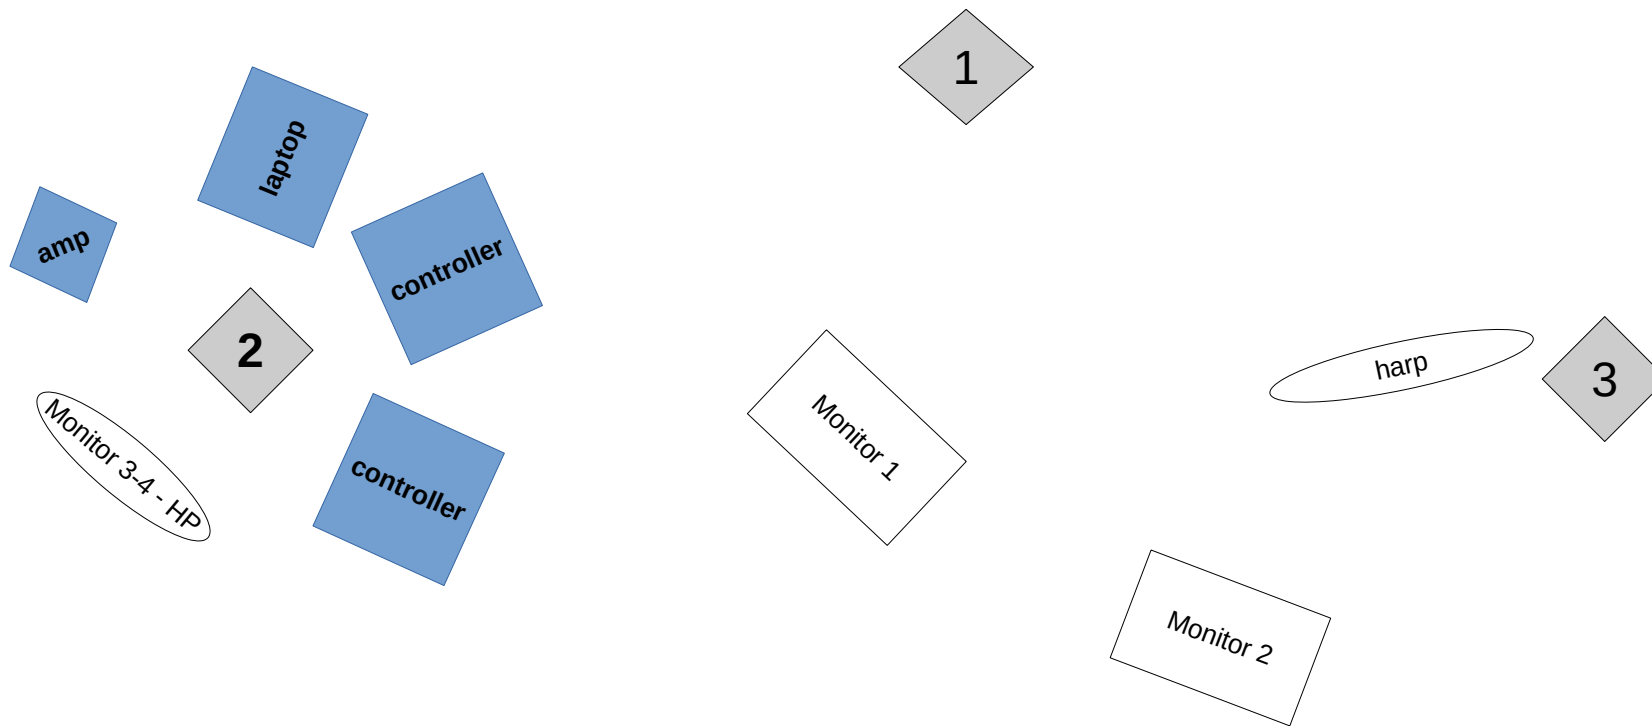

“DEBUSSY, NOW!” RIDER

| | Instrument | Output | Stand, chair | 220V |
|---|--|--|--|------|
| 1 – VERONIKA | VOCAL | KMS105/DPA Defacto | 1 mic stand | |
| 2 – MARCI | GUITAR ELECTRONICS | 1 XLR mono out 2 XLR stereo out | 1 piano chair 1 music stand 1 stereo mount 1 mic stand | 2x |
| 3 – NASZTJA | HARP | 2 x KM184/Shure KSM 137/Shure SM81/Rode M5 | 1 mic stand 1 stereo XY mount 1 piano chair 1 music stand | |
| MONITOR 1-2 MONITOR 3-4 REVERB | stereo link stereo link hall/plate | 2 speakers 2 XLR for HEADPHONE AMP. | | |